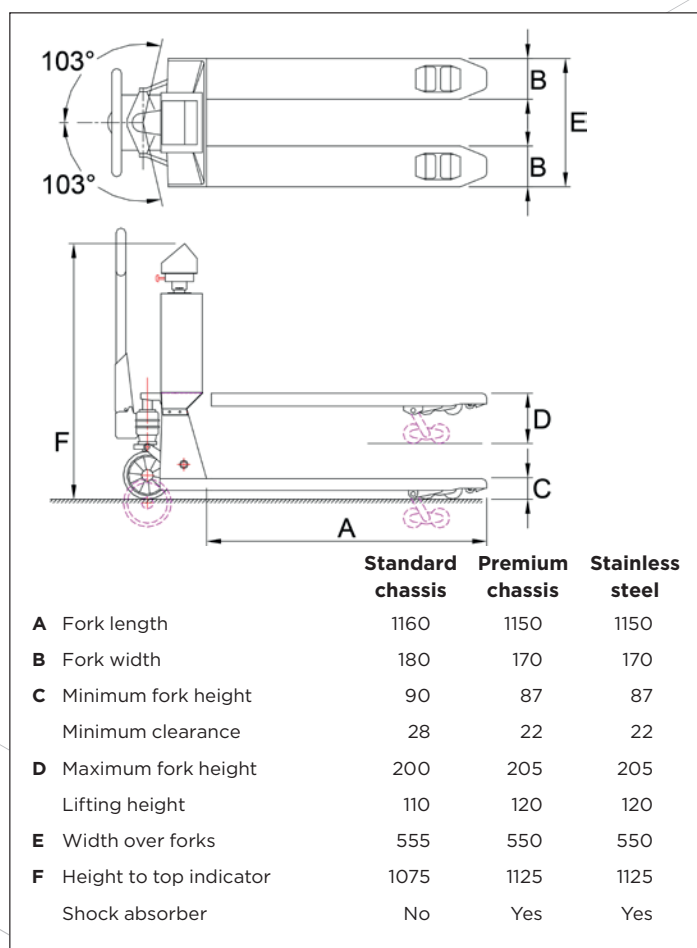

FUNCTIONS

- Automatic and manual zero correction
- Gross/net weighing
- Automatic and manual tare up to 200 kg
- Automatic switch-off after 30 minutes of non-use
- Low battery warning in display
- Error messages in display

STANDARD SPECIFICATIONS

- Weighing capacity 2,000 kg
- Graduation multirange:
  - 0 - 200 kg: graduation 0.1 kg
  - 200 - 400 kg: graduation 0.2 kg
  - 400 - 2,000 kg: graduation 0.5 kg
- Max. tolerance 0.1% of the load lifted
- Certification II 2 G Ex ib IIB T4 Gb & II 2 D Ex ib IIC T135°C Db, approval number DEKRA 13ATEX 0044
- Display pivoting and tilting, LCD, digit height 18 mm
- Keypad foil keypad and push buttons, 3 function keys, on/off key, resistant to chemicals
- Protection class load cells IP67, indicator IP65
- Fork shoes stainless steel
- Battery intrinsically safe, approval number DEKRA 13ATEX 0044, 8Vdc/3.5 Ah, rechargeable, exchangeable, maintenance free
- Battery life 100 hours, low battery indication 5 hours before automatic switch-off
- Charger 230V/8Vdc - 1 A; for use outside hazardous zone
- Charging time approximately 8 hours
- Steering wheels rubber, antistatic
- Loading wheels polyurethane, single
- Colour red (RAL 3000), epoxy painted
- Own weight 130 kg
- Pump quick lift

DIMENSIONS IN MM

For approved versions, class OIML III : European approval no. T2782, switch-off of display when tilting more than 2°. Graduation: multirange 0.2/0.5/1 kg, or one of the following fixed graduations:

- 1,000 divisions : 1.0/1,000 kg or 2.0/2,000 kg
- 2,000 divisions : 0.5/1,000 kg or 1.0/2,000 kg
- 3,000 divisions : 0.1/300 kg or 0.2/600 kg or 0.5/1,500 kg

OPTIONS*

- Extra exchangeable battery pack
- Bluetooth output in EXd enclosure for data transfer to PDA
- Legal for trade version, OIML III
- Full stainless steel truck

* The use of options may change related specifications

RAVAS Europe B.V.

P.O. Box 2023, NL-5300 CA Zaltbommel, The Netherlands
T. +31 (0)418 51 52 20, F. +31 (0)418 51 53 20
backoffice@ravas.com, www.ravas.com

RAVAS